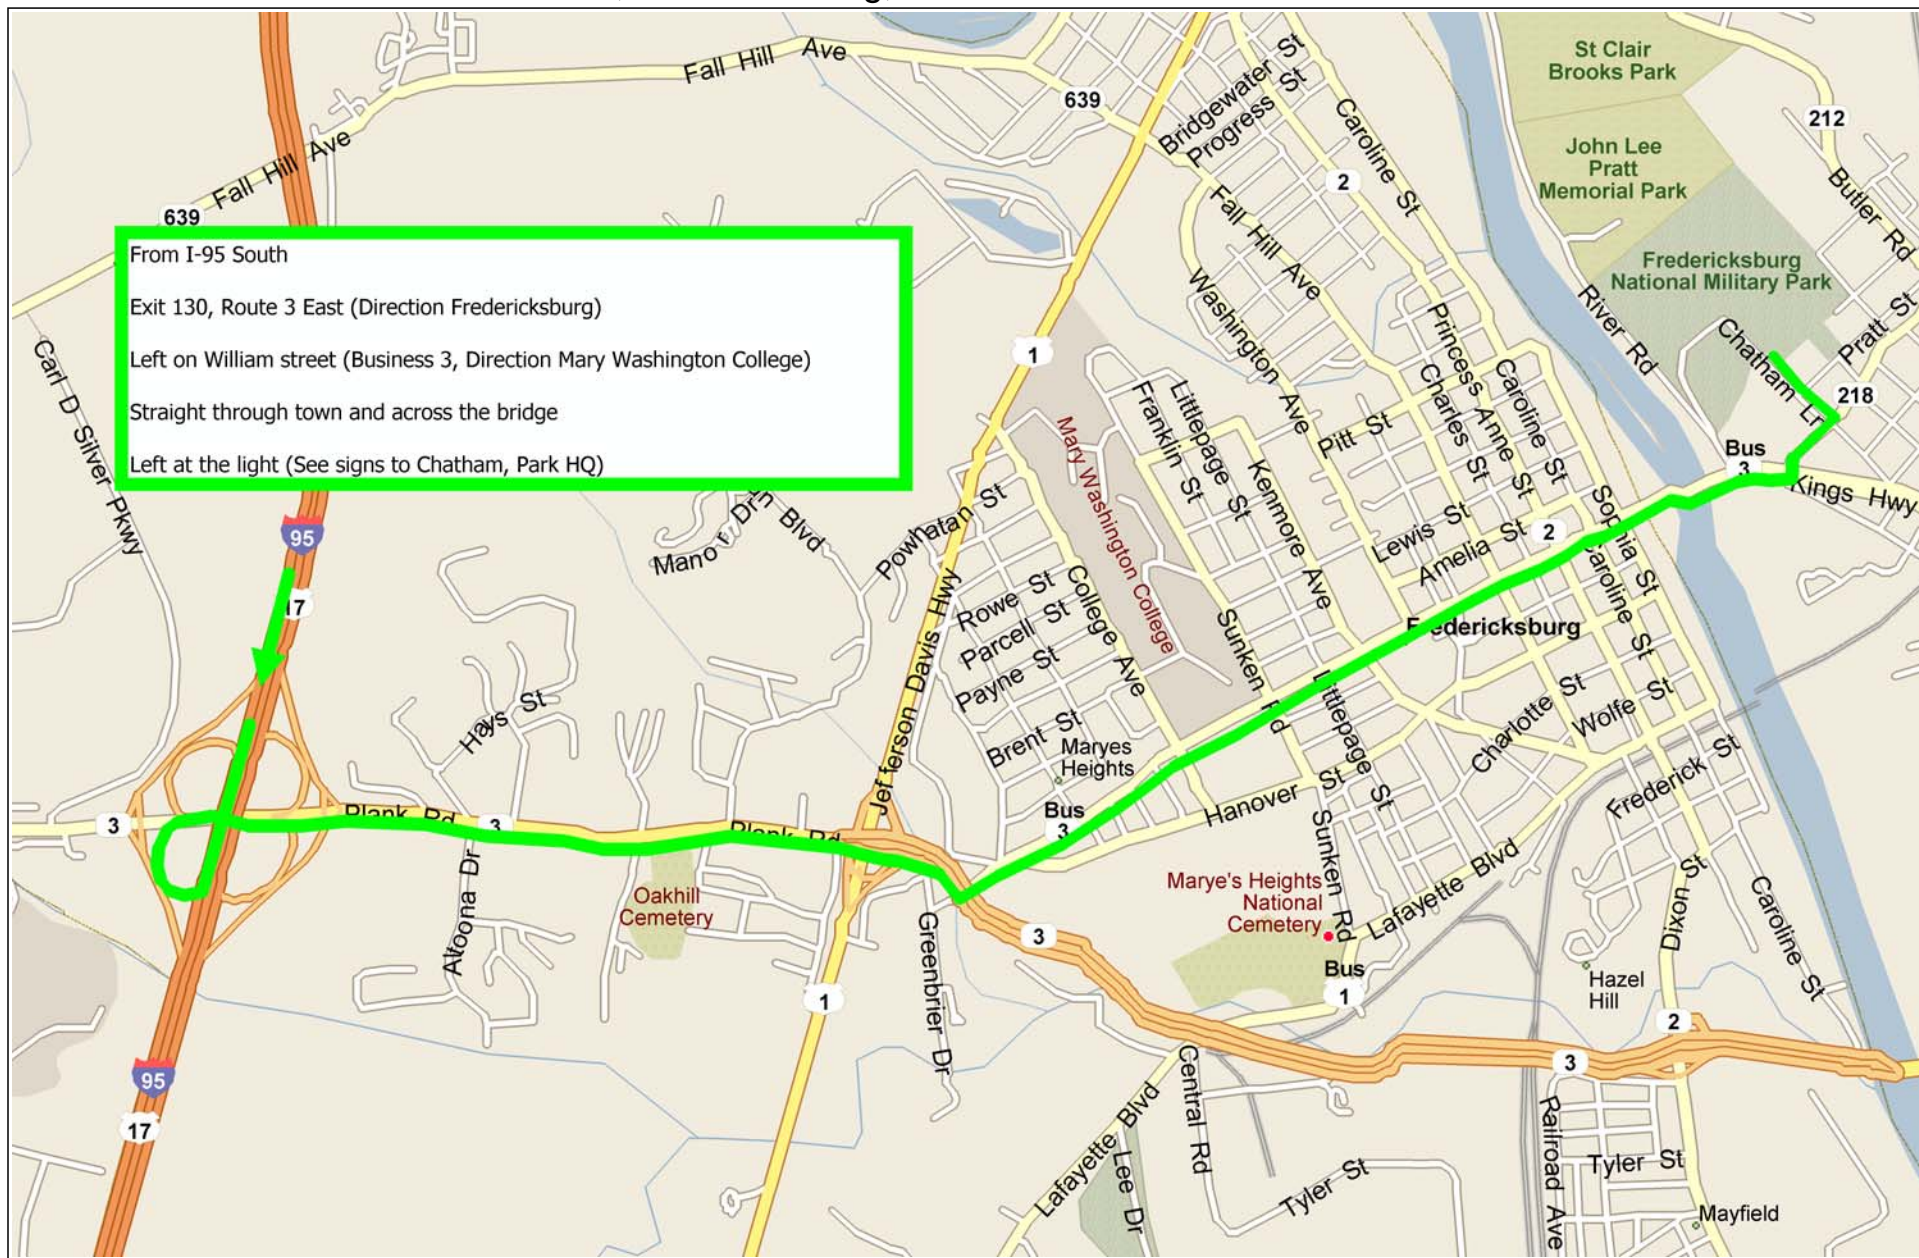

I-95, Fredericksburg, VA 22401 to Chatham Manor

2003-12-13 Fredericksburg Tour