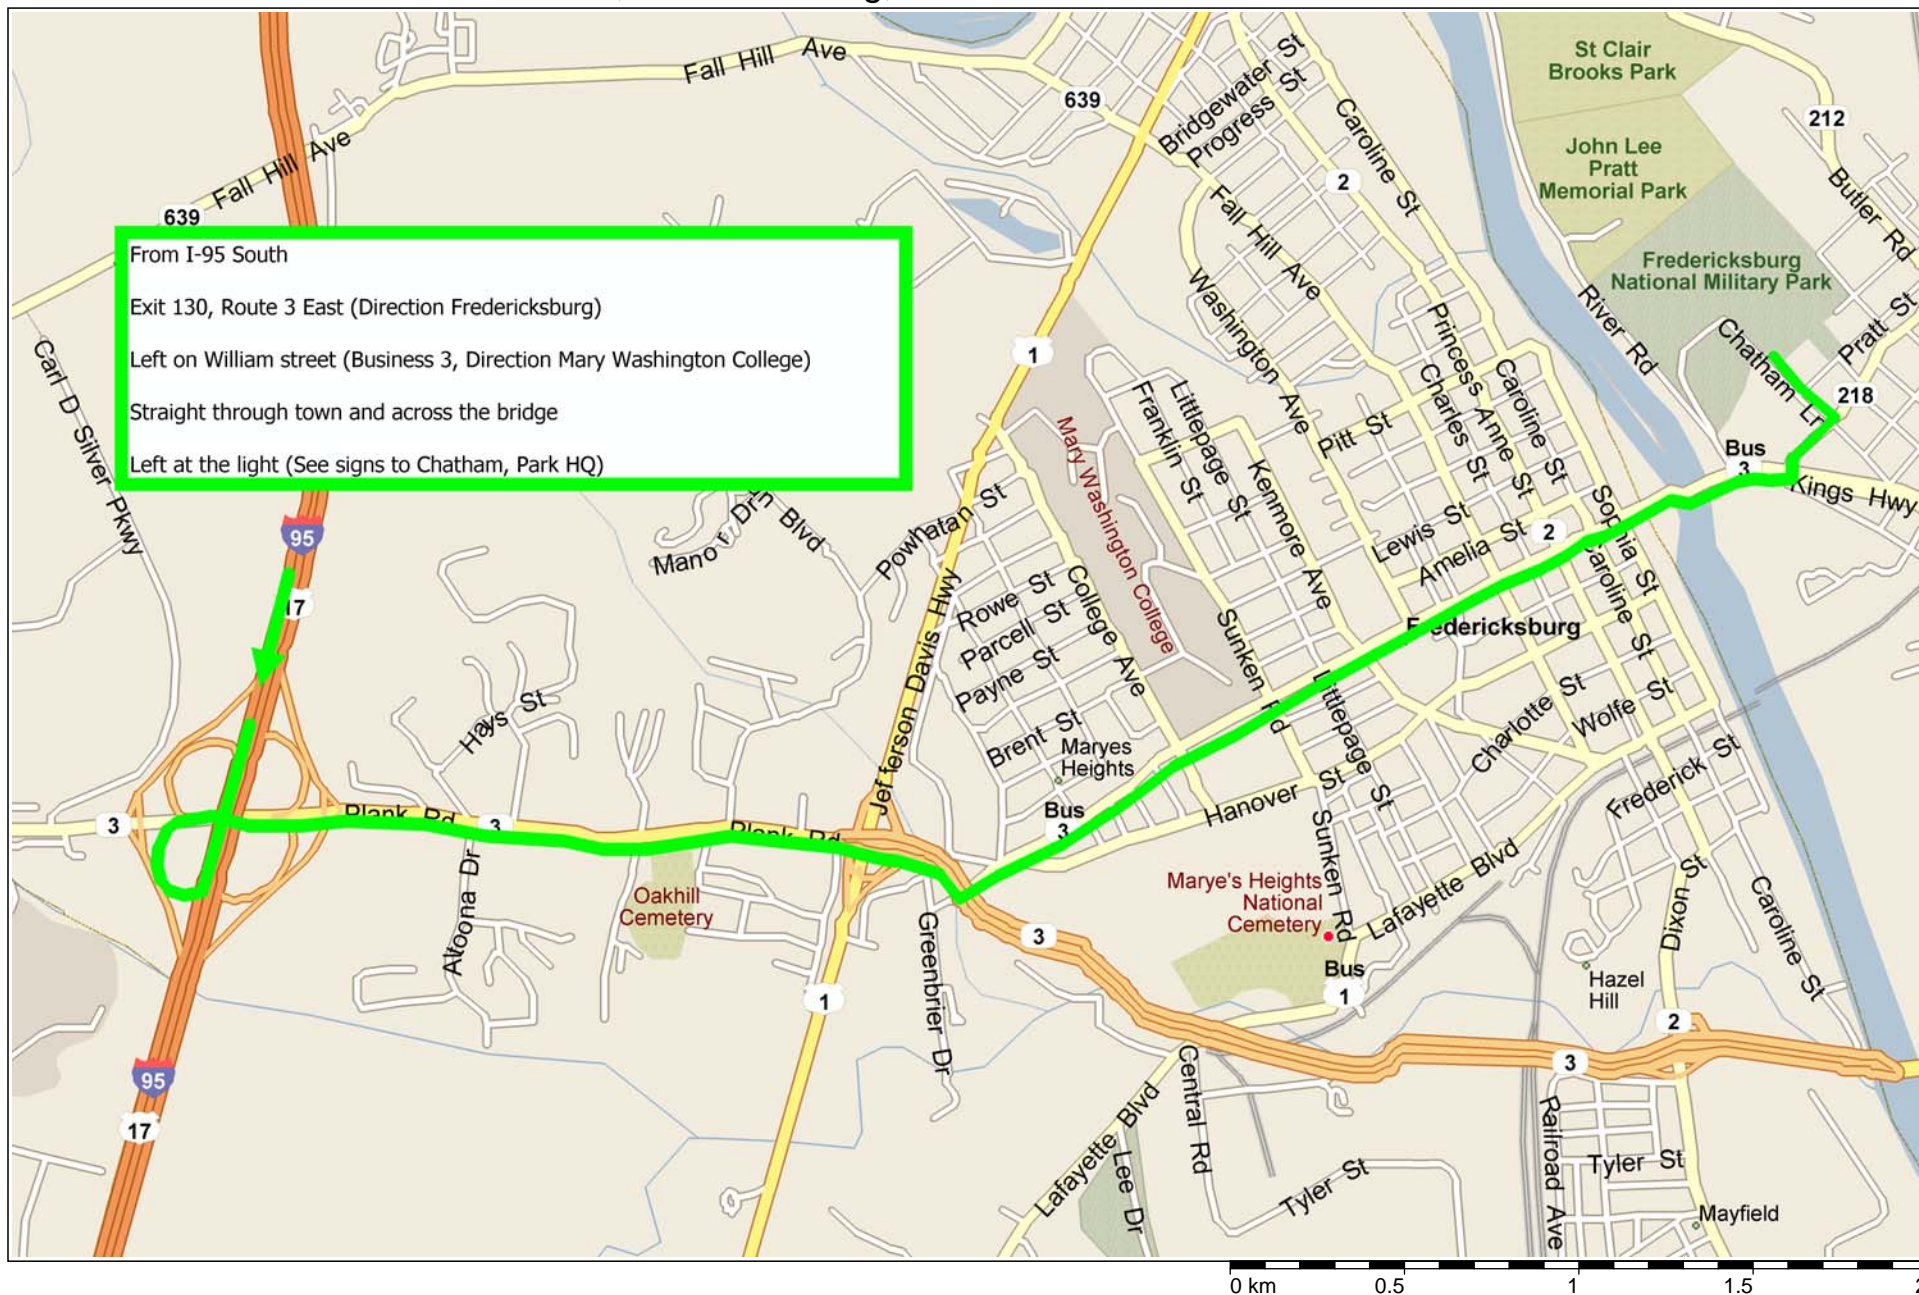

I-95, Fredericksburg, VA 22401 to Chatham Manor

2003-12-13 Fredericksburg Tour